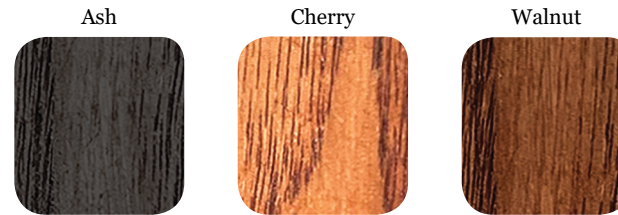

HOW TO ORDER

WOOD BLOCK CHECK

COLLECTION: SEASONED

Authentic wood block check presenter • Constructed with top slots for guest check, pen, and credit card • Customize with laser engraved logo, or "Thank You"

1 WOOD COLOR (CHOOSE ONE)

WOOD BLOCK CHECK FRONT

2 LOGO COLOR (CHOOSE ONE)

- No Print
- "Thank You" Laser Engraved Dead Center on Front
- Custom Laser Engraving

TOP VIEW WOOD BLOCK CHECK

3 LOGO LOCATION

CONTACT INFORMATION