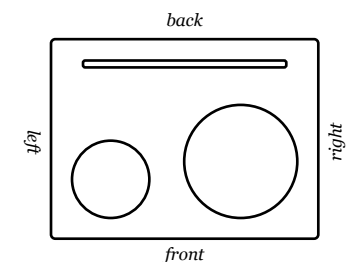

HOW TO ORDER

WOOD BLOCK CHECK

COLLECTION: SEASONED

Authentic wood block check presenter • Constructed with top slots for guest check, pen, and credit card • Customize with laser engraved logo, or "Thank You"

1 WOOD COLOR (CHOOSE ONE)

WOOD BLOCK CHECK FRONT

2 LOGO COLOR (CHOOSE ONE)

- No Print
- "Thank You" Laser Engraved Dead Center on Front
- Custom Laser Engraving

TOP VIEW WOOD BLOCK CHECK

3 LOGO LOCATION

CONTACT INFORMATION