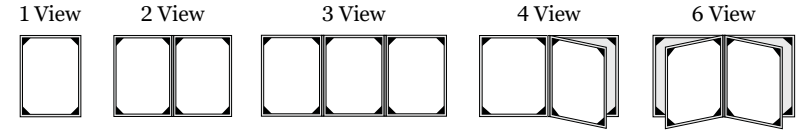

HOW TO ORDER SEVILLE DELUXE MENU COVER

COLLECTION: SEWN EDGE CASEBOUND & MORE

Hardback • Heavy grained • Anti-bacterial / anti-microbial • Stitched leatherette trim • Black, gold, and silver smooth corners are available
Produced standard with a black interior and black corner tabs

1 INSERT (PAPER) SIZE (CHOOSE ONE)

4.25 X 11	8.5 X 11
4.25 X 14	8.5 X 14
5.5 X 8.5	Custom Size*

2 STYLE CONFIGURATION & VIEWS (CHOOSE ONE)

3 MENU COLOR (CHOOSE ONE)

PRODUCED STANDARD WITH MATCHING TRIM AND GOLD SMOOTH CORNERS