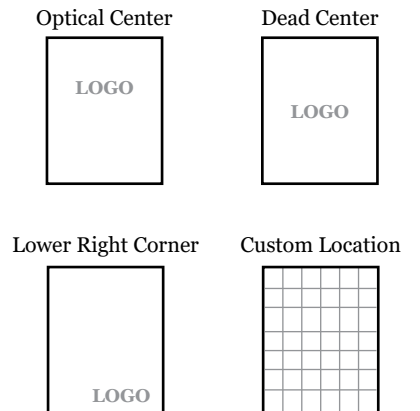

1 INSERT (PAPER) SIZE (CHOOSE ONE)

4.25 X 11	8.5 X 11
4.25 X 14	8.5 X 14
5.5 X 8.5	Custom Size*

2 STYLE CONFIGURATION & VIEWS (CHOOSE ONE)

3 MENU COLOR (CHOOSE ONE)

PRODUCED STANDARD WITH MATCHING TRIM AND GOLD SMOOTH CORNERS

PRODUCED STANDARD WITH BLACK TRIM AND BLACK SMOOTH CORNERS

4 CORNER COLOR (CHOOSE ONE)

5 LOGO COLOR (CHOOSE ONE)

6 LOGO PLACEMENT (CHOOSE ONE)

CONTACT INFORMATION

NAME: _____

RESTAURANT NAME: _____

PHONE: _____